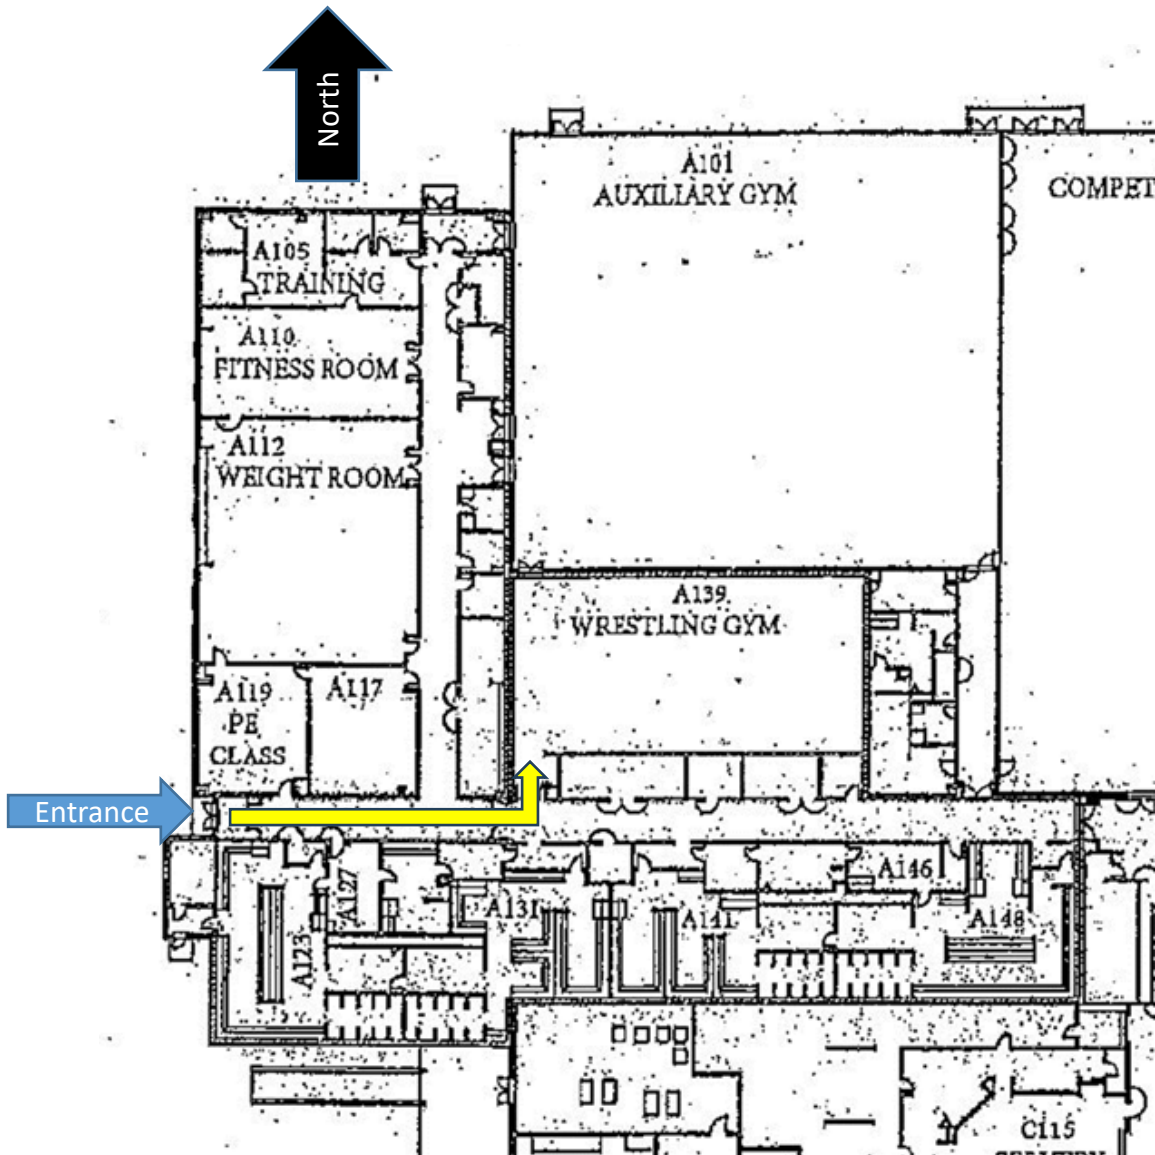

CWO Freestyle & Greco Wrestling Season (2024) – Directions for entering Columbus High School

***All parents and/or wrestlers will enter and exit the building through the doors on the west side of the high school just north of the loading docks. Please park in one of parking lots located west and south of school. **DO NOT PARK BY OR NEAR GARBAGE DUMPSTERS OR LOADING DOCKS NEXT TO SCHOOL !!!*****