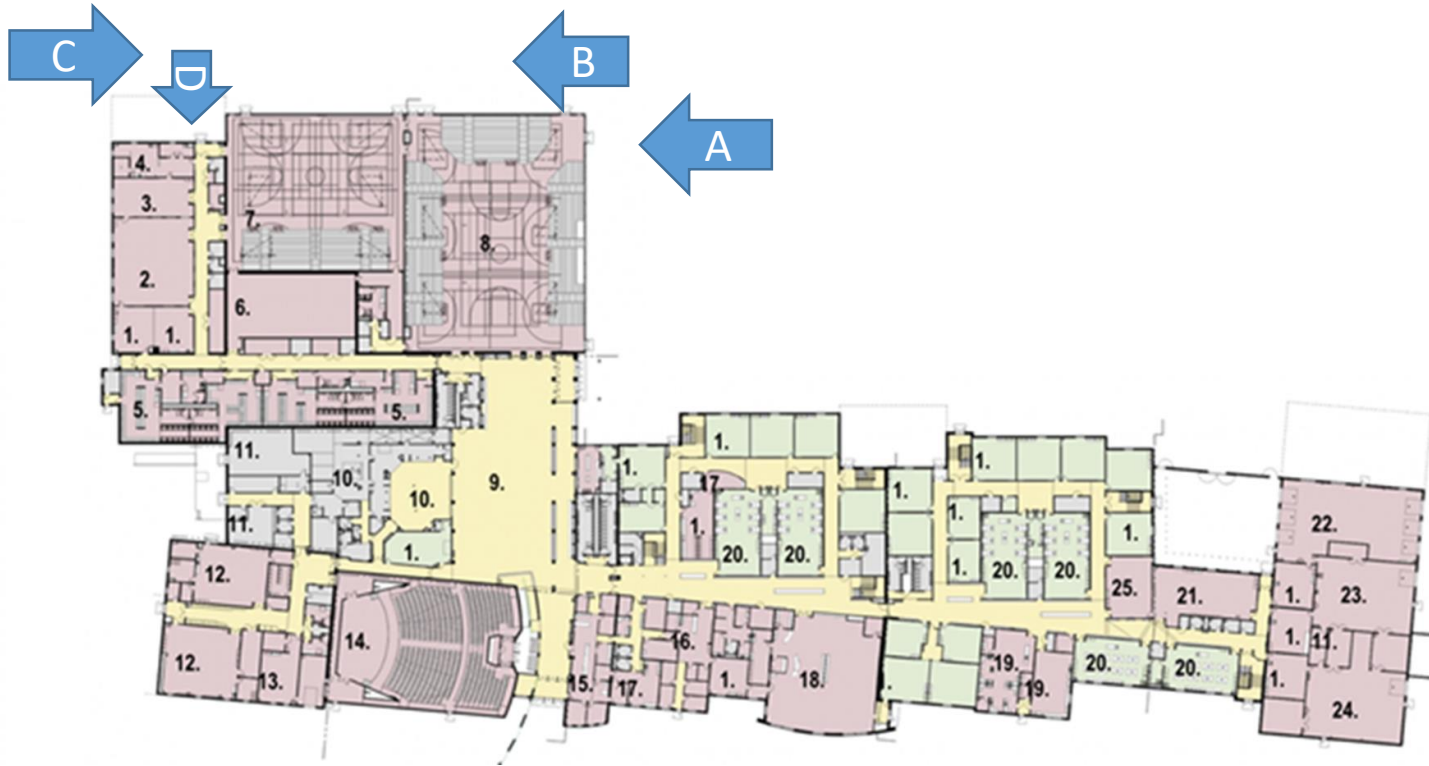

## Directions for entering Columbus High School for CWO Wrestling Clinic and Team Practices:

Parents are asked to park in the north parking lot of the high school. From the parking lot, parents and wrestlers are asked to walk around the north side the school on the lighted sidewalk and enter the school through the double set of doors on the north side of the school towards the west end. *(Please do not use the high school activities entrance as those doors are generally locked. We have our own entrance designated to avoid interference with high school activities that take place during our practices.)*

Viewpoint A

Viewpoint B

Viewpoint C

Viewpoint D